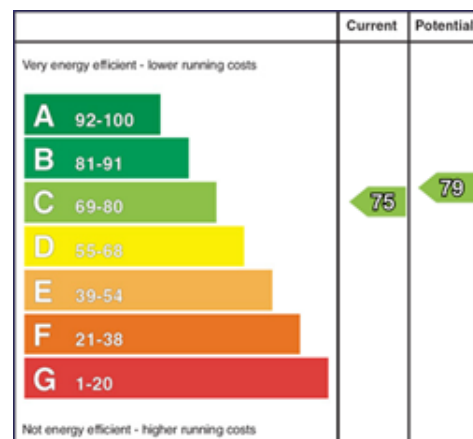

Contact Us

Viewing By Appointment Only

028 796 33719

magherafelt@burnshomes.co.uk

Please Scan QR Code or visit burnshomes.co.uk for further details, including extra pictures, interactive 360 virtual tours and full EPC report (where applicable).